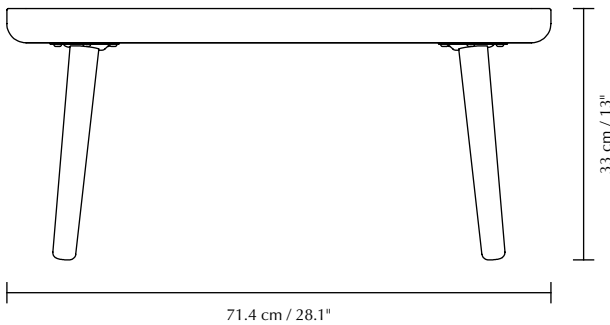

Colour variations

oak

dark oak

UMAGE