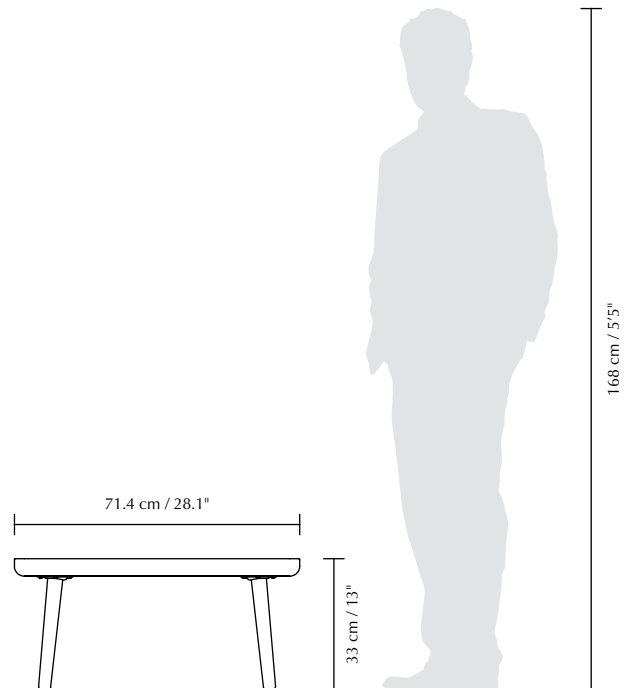

Colour variations

oak

dark oak

UMAGE